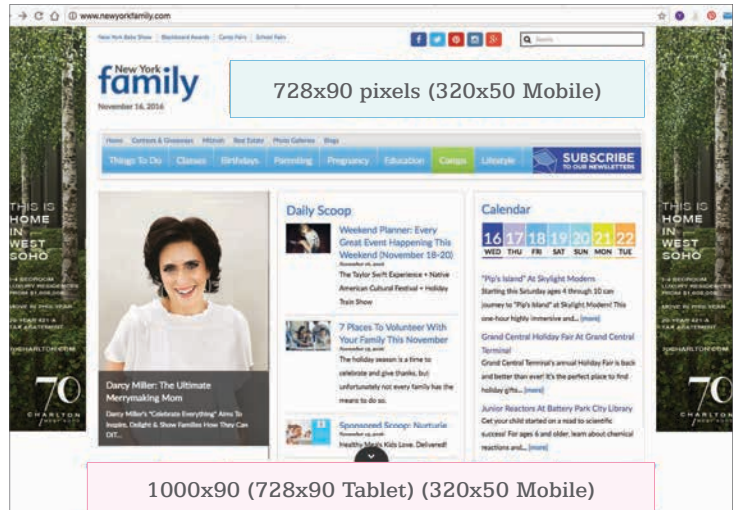

Digital advertising

WEBSITE ADVERTISING

LEADERBOARD AD UNITS (728X90 PIXELS AND 320X50 PIXELS)

Please supply both sizes for mobile compatibility. Run of site and limited to five advertisers per position at any given time.

Duration	Per Month
3 MONTHS	\$800
6 MONTHS	\$700
12 MONTHS	\$600

BOTTOM OVERLAY BANNER AD UNITS (1000X90, 728X90, AND 320X50 PIXELS)

Please supply both sizes for mobile compatibility. Run of site and limited to five advertisers per position at any given time.

Duration	Per Month
1 MONTH	Based on Availability

RECTANGLE AD UNITS (300X250 PIXELS)

Run of site and limited to five advertisers per position at any given time.

Duration	Per Month
3 MONTHS	\$700
6 MONTHS	\$600
12 MONTHS	\$500